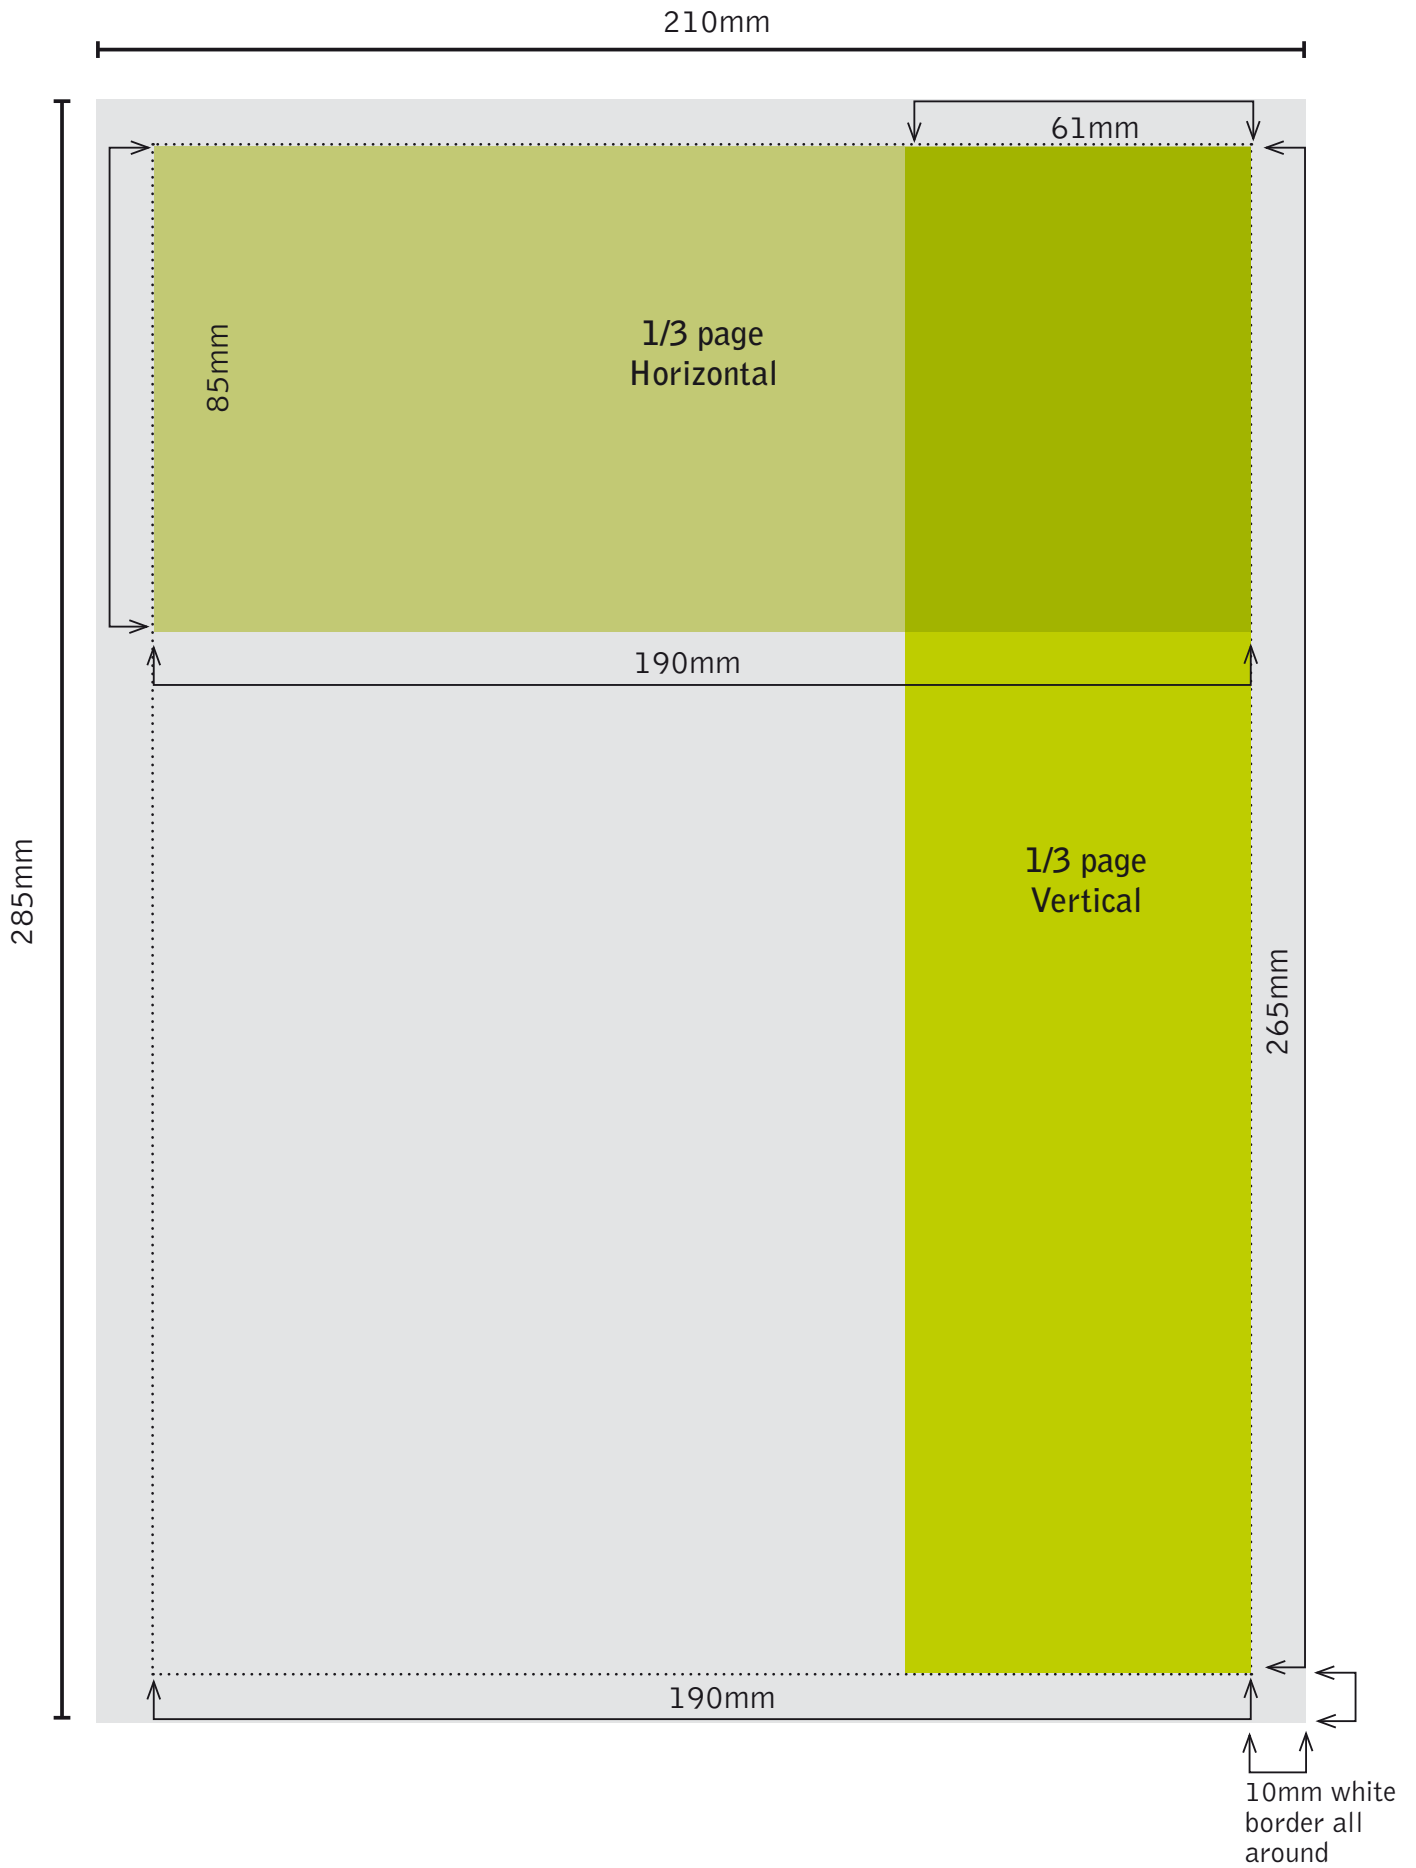

MAIN BODY – Advert Sizes

MAIN BODY – Advert Sizes

← 94mm →

**4 BLOCKS
PORTRAIT**

R1905
(per edition for 1,2, or 3 editions)

R1700
(per edition for 4 editions)

86mm

This block is a yellow rectangle with a width of 94mm and a height of 86mm. It contains text for '4 BLOCKS PORTRAIT' and two pricing options: R1905 (for 1, 2, or 3 editions) and R1700 (for 4 editions). A vertical dimension line on the left indicates the 86mm height, and a horizontal dimension line at the top indicates the 94mm width.

← 94mm →

**6 BLOCKS
PORTRAIT**

R2830
(1,2,3 editions)

R2550
(per edition for 4 editions)

130mm

This block is a teal rectangle with a width of 94mm and a height of 130mm. It contains text for '6 BLOCKS PORTRAIT' and two pricing options: R2830 (for 1, 2, or 3 editions) and R2550 (for 4 editions). A vertical dimension line on the left indicates the 130mm height, and a horizontal dimension line at the top indicates the 94mm width.

This diagram shows a large orange rectangle representing an advertisement. A horizontal double-headed arrow at the top indicates a width of 190mm. A vertical double-headed arrow on the left indicates a height of 86mm. The text is centered within the rectangle.

190mm

130mm

**12 BLOCKS
HORIZONTAL**

R5670
(per edition for 1,2 or 3 editions)

R5100
(per edition for 4 editions)

This diagram shows a large light blue rectangle representing an advertisement. A horizontal double-headed arrow at the top indicates a width of 190mm. A vertical double-headed arrow on the left indicates a height of 130mm. The text is centered within the rectangle.