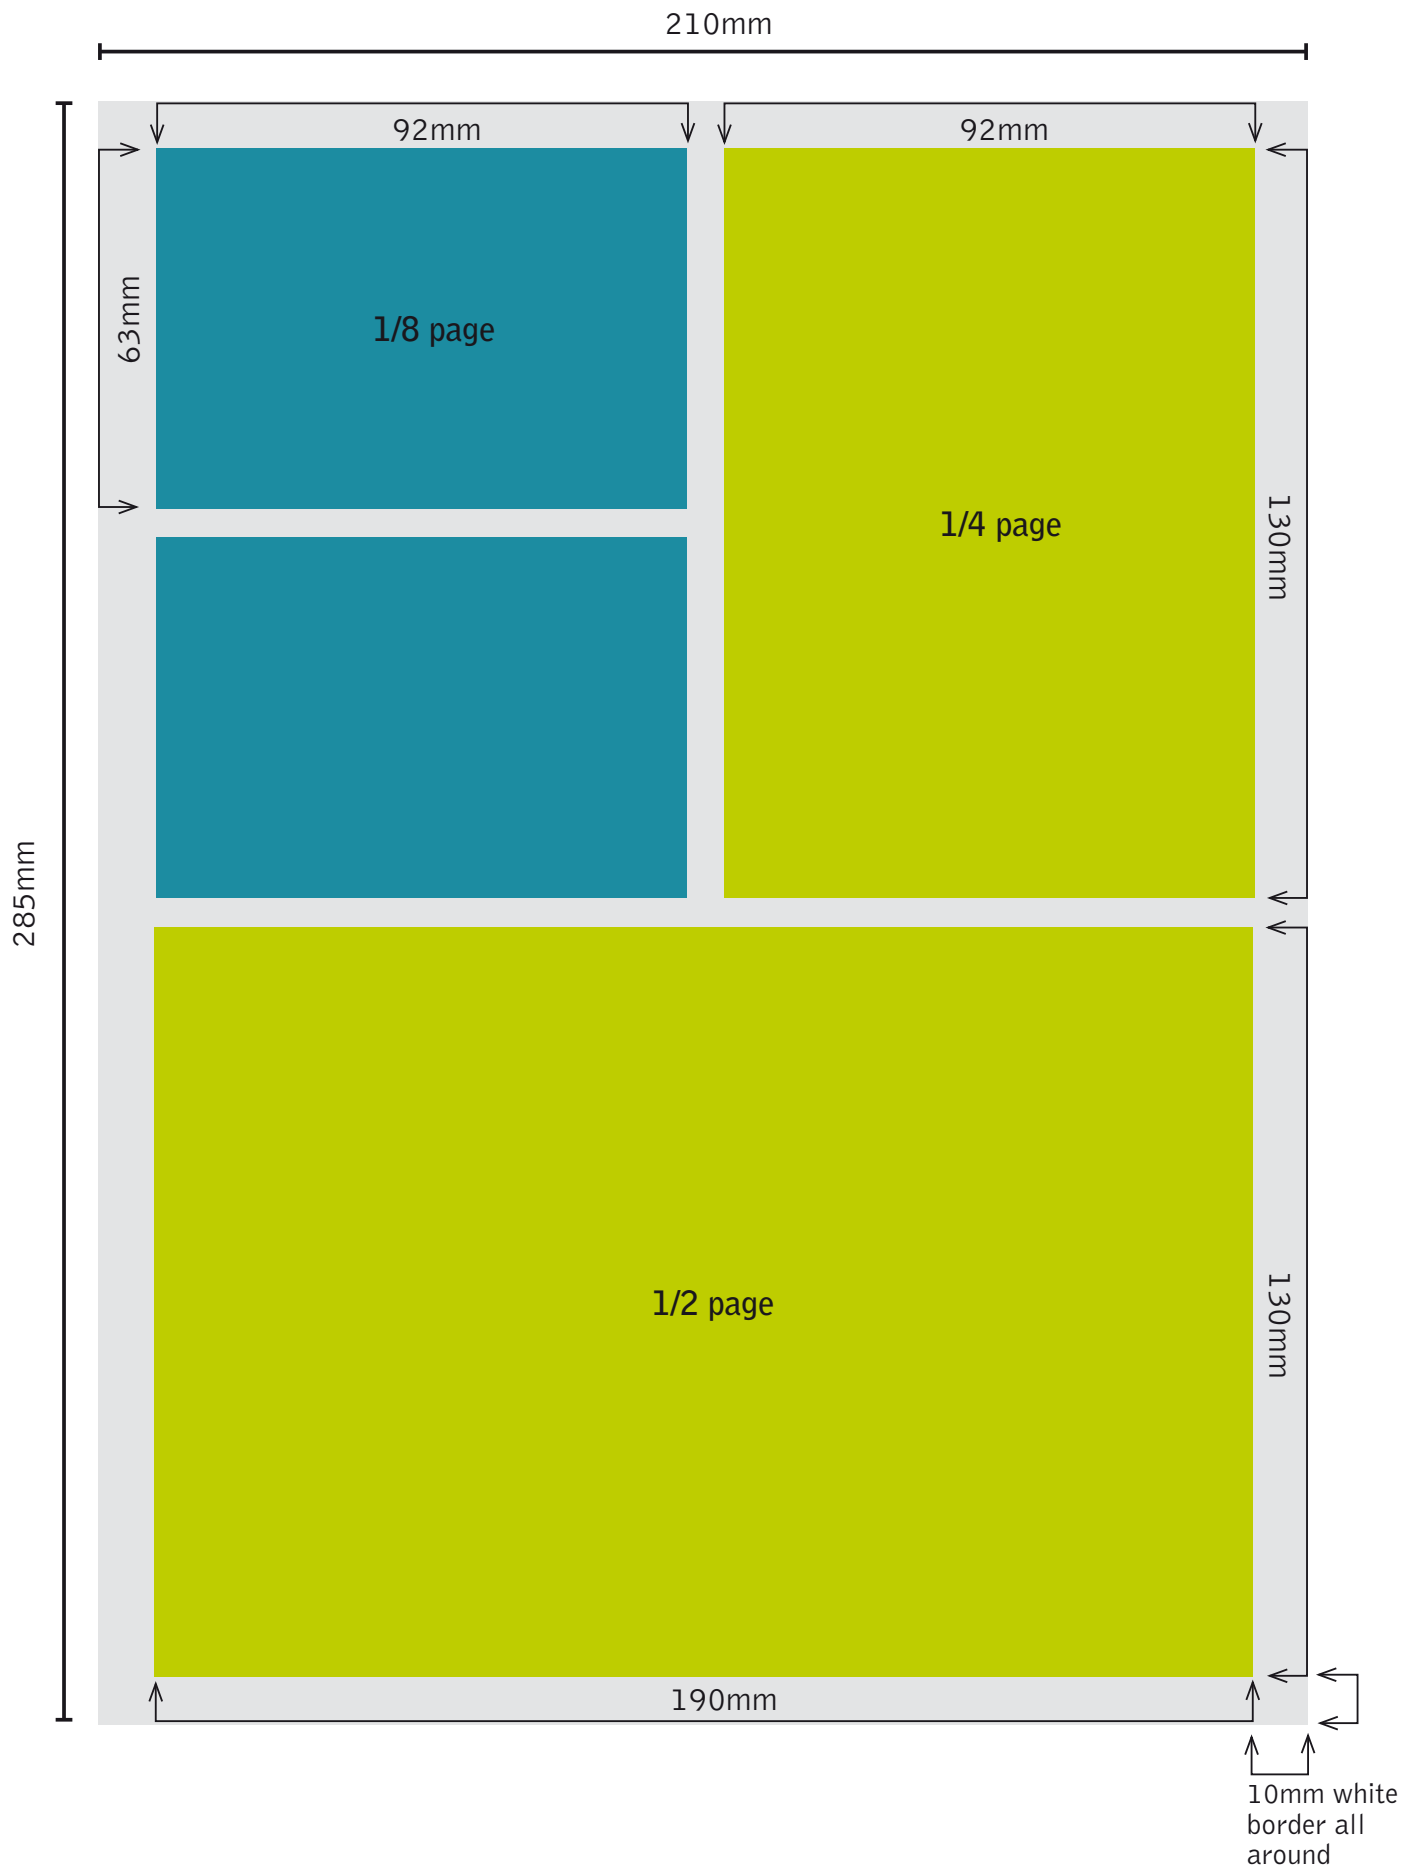

MAIN BODY – Advert Sizes

MAIN BODY – Advert Sizes

← 94mm →

**4 BLOCKS
PORTRAIT**

R1905
(per edition for 1,2, or 3 editions)

R1700
(per edition for 4 editions)

86mm

This block is a yellow rectangle with a width of 94mm and a height of 86mm. It contains text for '4 BLOCKS PORTRAIT' and two pricing options: R1905 (for 1, 2, or 3 editions) and R1700 (for 4 editions). A vertical dimension line on the left indicates the 86mm height, and a horizontal dimension line at the top indicates the 94mm width.

← 94mm →

**6 BLOCKS
PORTRAIT**

R2830
(1,2,3 editions)

R2550
(per edition for 4 editions)

130mm

This block is a teal rectangle with a width of 94mm and a height of 130mm. It contains text for '6 BLOCKS PORTRAIT' and two pricing options: R2830 (for 1, 2, or 3 editions) and R2550 (for 4 editions). A vertical dimension line on the left indicates the 130mm height, and a horizontal dimension line at the top indicates the 94mm width.

This diagram shows a large orange rectangle representing an advertisement. A horizontal double-headed arrow at the top indicates a width of 190mm. A vertical double-headed arrow on the left indicates a height of 86mm. The text is centered within the rectangle.

190mm

130mm

**12 BLOCKS
HORIZONTAL**

R5670
(per edition for 1,2 or 3 editions)

R5100
(per edition for 4 editions)

This diagram shows a large light blue rectangle representing an advertisement. A horizontal double-headed arrow at the top indicates a width of 190mm. A vertical double-headed arrow on the left indicates a height of 130mm. The text is centered within the rectangle.